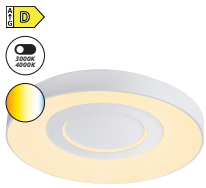

Ceiling lamps *Integrated LED*

NEW

Halyna 2610136001
White | Metal | LED Module 24W
1400lm | 2700/3000/4000K
H: 5,5 cm | Ø: 39,5 cm