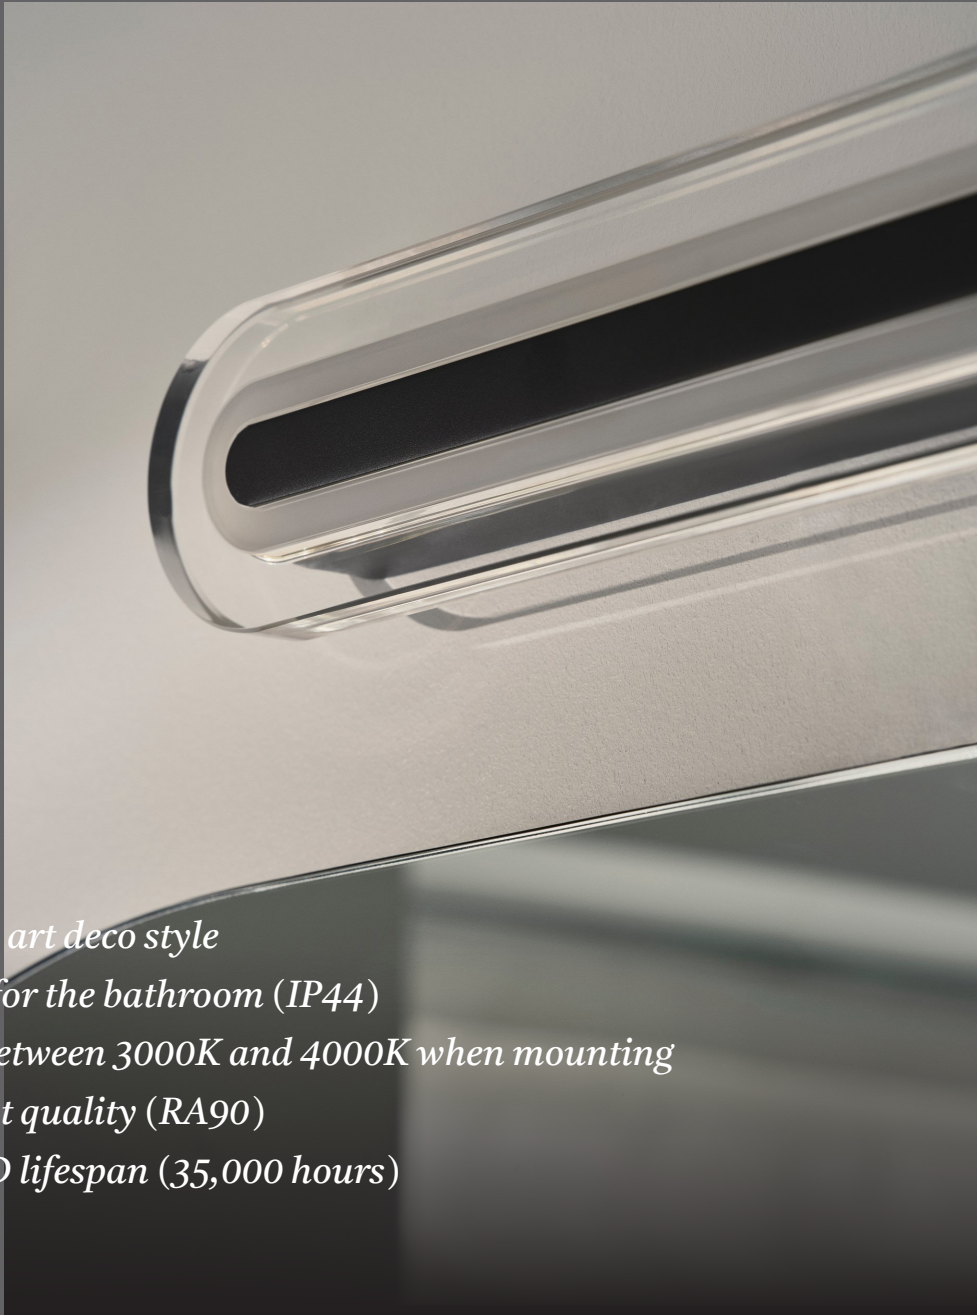

NEW 2026

Cavara

Cavara Wall 2610201035

- *Exclusive art deco style*
- *Suitable for the bathroom (IP44)*
- *Choose between 3000K and 4000K when mounting*
- *High light quality (RA90)*
- *Long LED lifespan (35,000 hours)*

Cavara Wall 2610201003

Cavara is a decorative wall light with an exclusive art deco-inspired design. With its IP44 rating, it's suitable for bathrooms. Choose between white (3000K) or cold white light (4000K) during installation, depending on the mood you want to create. High light quality (RA90) ensures accurate colour rendering.