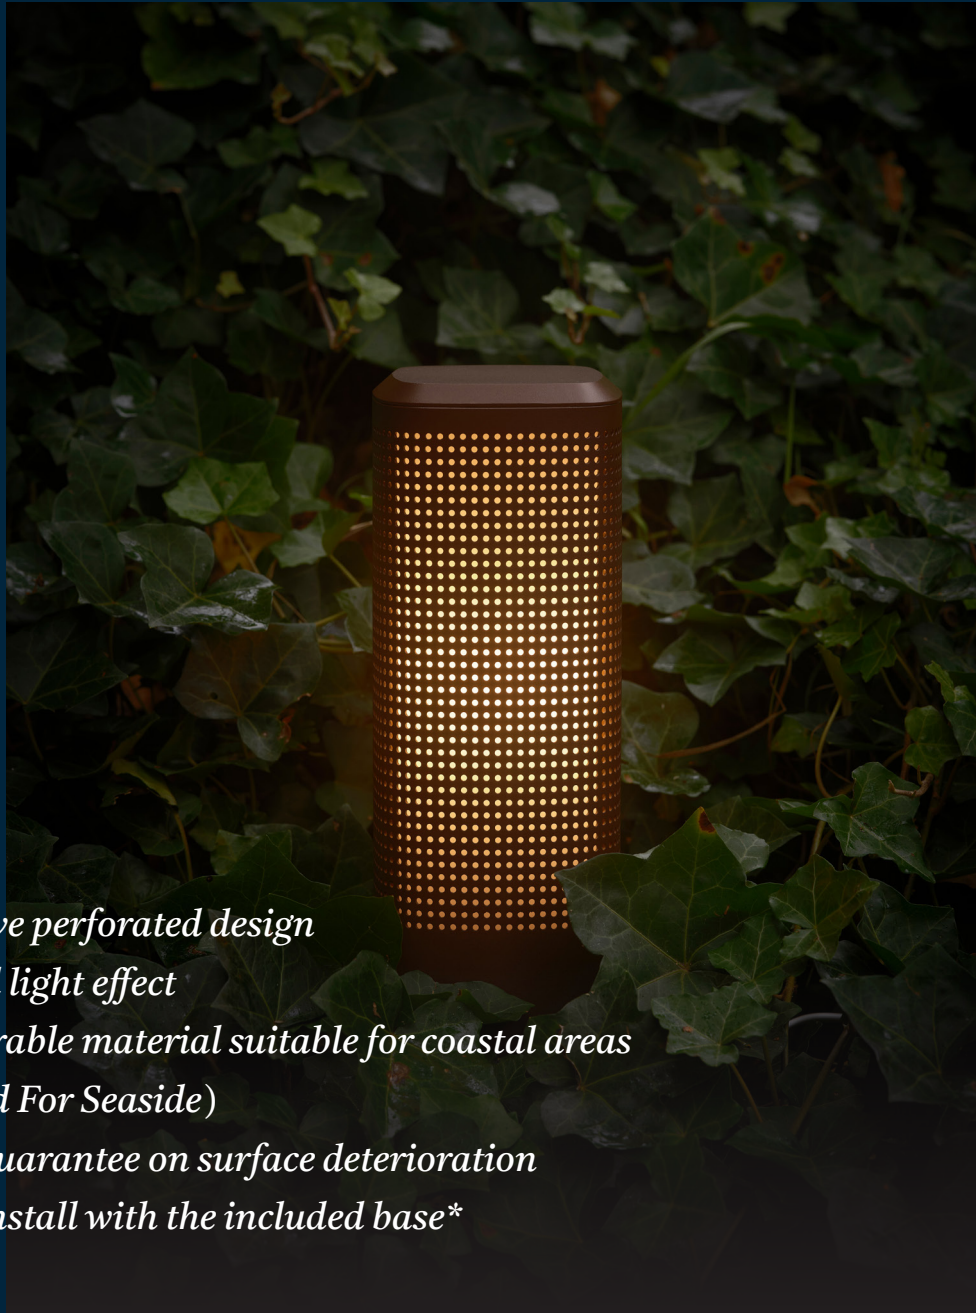

NEW 2026

Sidara Seaside

- *Decorative perforated design*
- *Beautiful light effect*
- *Extra durable material suitable for coastal areas
  (Designed For Seaside)*
- *10-year guarantee on surface deterioration*
- *Easy to install with the included base**

Sidara 45 Garden 2618448218

Designed by renowned Jacob Jensen Design, the Sidara family combines modern minimalism with a refined, architectural expression. The perforated surface creates a beautiful play of light and shadow in your outdoor areas. We recommend a high-lumen bulb to achieve the intended light effect.