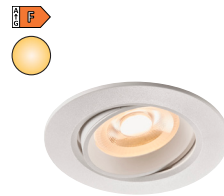

Downlights *Integrated LED - dimmable*

Functional