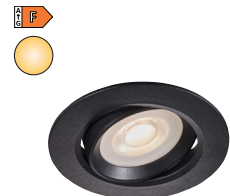

Downlights *Integrated LED - dimmable*

Functional